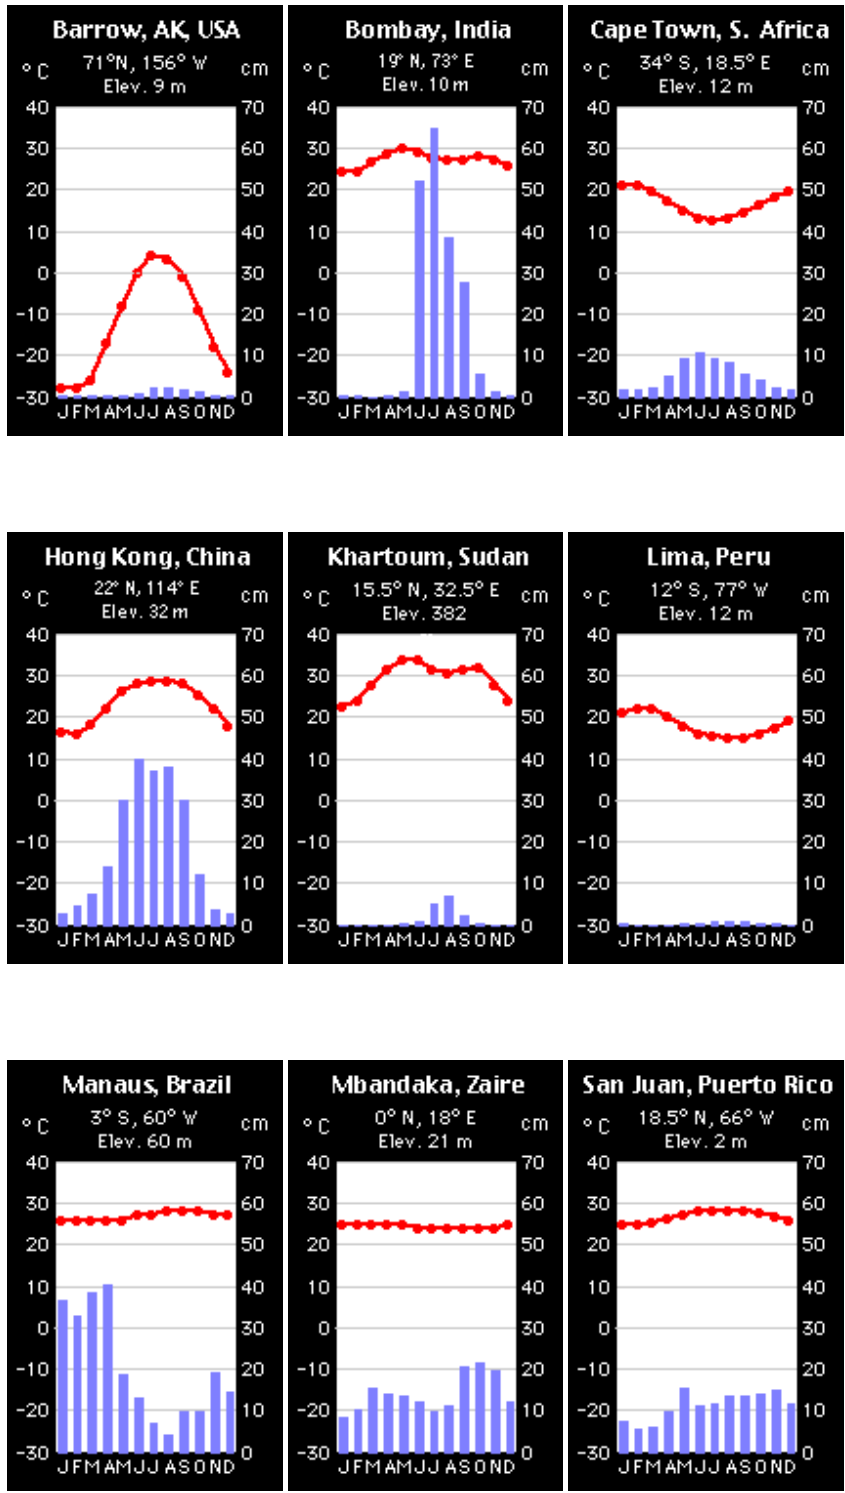

Climographs for Power Point Gang of 14 C

Climographs for Power Point Gang of 14 C